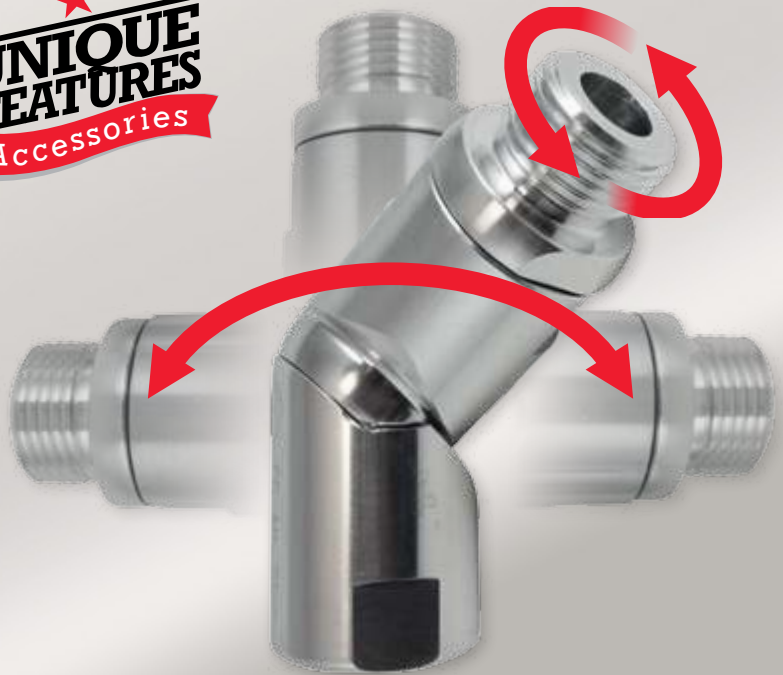

# Air Flex

**Air Flex Swivel Connector  
The 360° Experience**

**★  
UNIQUE  
FEATURES**  
Accessories

- ✓ **Flexible**
- ✓ **Comfortable**
- ✓ **Smooth**

**People. Passion. Performance.**

## THE FLEXIBILITY OF AIR FLEX

The new CP Air Flex makes all rigid hoses flexible and multi-directional.

**EASY:** less effort due to hose rigidity, makes work easier in hard to reach areas.

**LESS WEAR:** no more premature hose wear.

**COMFORT AND SAFETY:** no twisting, the hose remains in the ideal working position and lower the risk of tendinitis.