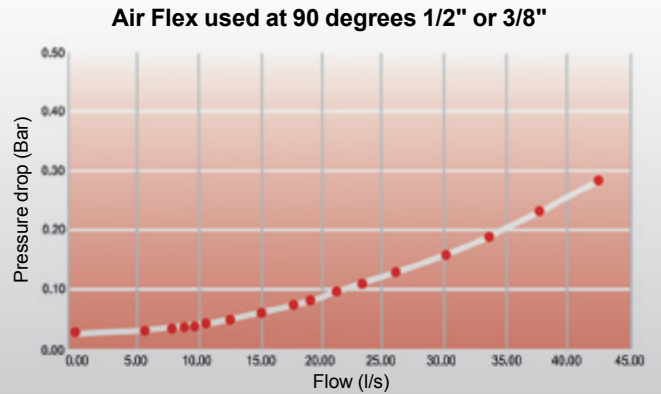

CP AIR FLEX RANGE