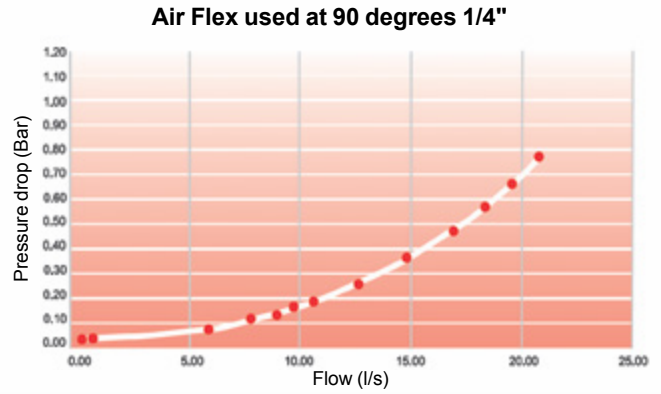

CP AIR FLEX RANGE