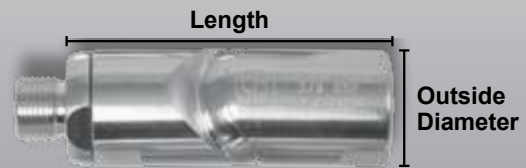

DIMENSIONS

MODEL	PART NUMBER	MAX RECOMMENDED AIR FLOW		FEMALE INLET	MALE INLET	WEIGHT		LENGTH		OUTSIDE DIAMETER	
		l/s	cfm	in.	in.	g	lb	mm	in.	mm	in.
BSP											
Air Flex 1/4"	894 017 1568	12	25	1/4 BSP	1/4 BSP	79	0,17	67	2,63	24,0	0,94
Air Flex 1/4" with cover	894 017 2156	12	25	1/4 BSP	1/4 BSP	79	0,17	67	2,63	24,0	0,94
Air Flex 3/8"	894 017 1570	35	74	3/8 BSP	3/8 BSP	126	0,28	82	3,23	29,5	1,16
Air Flex 1/2"	894 017 1566	35	74	1/2 BSP	1/2 BSP	132	0,29	82	3,23	29,5	1,16
NPT											
Air Flex 1/4"	894 017 1569	12	25	1/4 NPT	1/4 NPT	79	0,17	67	2,63	24,0	0,94
Air Flex 1/4" with cover	894 017 2157	12	25	1/4 NPT	1/4 NPT	79	0,17	67	2,63	24,0	0,94
Air Flex 3/8"	894 017 1571	35	74	3/8 NPT	3/8 NPT	126	0,28	82	3,23	29,5	1,16
Air Flex 1/2"	894 017 1567	35	74	1/2 NPT	1/2 NPT	132	0,29	82	3,23	29,5	1,16