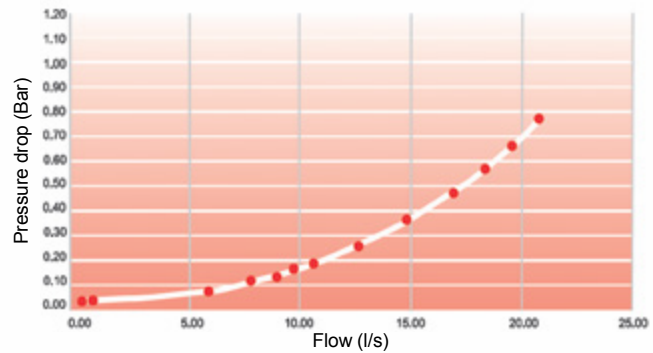

The new CP Air Flex makes all rigid hoses flexible and multi-directional.

EASY: less effort due to hose rigidity, makes work easier in hard to reach areas.

LESS WEAR: no more premature hose wear.

COMFORT AND SAFETY: no twisting, the hose remains in the ideal working position and lower the risk of tendinitis.

CP AIR FLEX RANGE

Air Flex used at 90 degrees 1/4"

Air Flex used at 90 degrees 1/2" or 3/8"

DIMENSIONS

MODEL	PART NUMBER	MAX RECOMMENDED AIR FLOW		FEMALE INLET	MALE INLET	WEIGHT		LENGTH		OUTSIDE DIAMETER	
		l/s	cfm	in.	in.	g	lb	mm	in.	mm	in.
BSP											
Air Flex 1/4"	894 017 1568	12	25	1/4 BSP	1/4 BSP	79	0,17	67	2,63	24,0	0,94
Air Flex 1/4" with cover	894 017 2156	12	25	1/4 BSP	1/4 BSP	79	0,17	67	2,63	24,0	0,94
Air Flex 3/8"	894 017 1570	35	74	3/8 BSP	3/8 BSP	126	0,28	82	3,23	29,5	1,16
Air Flex 1/2"	894 017 1566	35	74	1/2 BSP	1/2 BSP	132	0,29	82	3,23	29,5	1,16
NPT											
Air Flex 1/4"	894 017 1569	12	25	1/4 NPT	1/4 NPT	79	0,17	67	2,63	24,0	0,94
Air Flex 1/4" with cover	894 017 2157	12	25	1/4 NPT	1/4 NPT	79	0,17	67	2,63	24,0	0,94
Air Flex 3/8"	894 017 1571	35	74	3/8 NPT	3/8 NPT	126	0,28	82	3,23	29,5	1,16
Air Flex 1/2"	894 017 1567	35	74	1/2 NPT	1/2 NPT	132	0,29	82	3,23	29,5	1,16