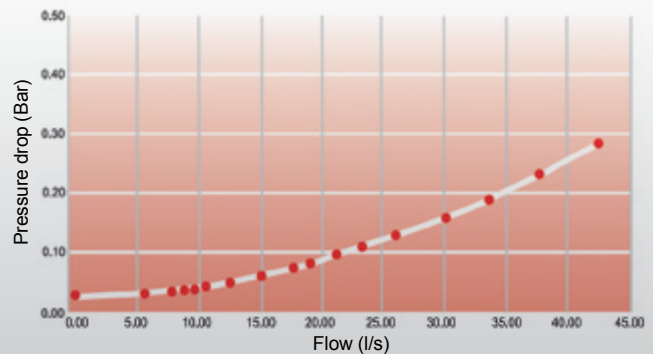

The new CP Air Flex makes all rigid hoses flexible and multi-directional.

EASY: less effort due to hose rigidity, makes work easier in hard to reach areas.

LESS WEAR: no more premature hose wear.

COMFORT AND SAFETY: no twisting, the hose remains in the ideal working position and lower the risk of tendinitis.

CP AIR FLEX RANGE

Air Flex used at 90 degrees 1/4"

Air Flex used at 90 degrees 1/2" or 3/8"

DIMENSIONS

MODEL	PART NUMBER	MAX RECOMMENDED AIR FLOW		FEMALE INLET	MALE INLET	WEIGHT		LENGTH		OUTSIDE DIAMETER	
		l/s	cfm	in.	in.	g	lb	mm	in.	mm	in.
BSP											
Air Flex 1/4"	894 017 1568	12	25	1/4 BSP	1/4 BSP	79	0,17	67	2,63	24,0	0,94
Air Flex 1/4" with cover	894 017 2156	12	25	1/4 BSP	1/4 BSP	79	0,17	67	2,63	24,0	0,94
Air Flex 3/8"	894 017 1570	35	74	3/8 BSP	3/8 BSP	126	0,28	82	3,23	29,5	1,16
Air Flex 1/2"	894 017 1566	35	74	1/2 BSP	1/2 BSP	132	0,29	82	3,23	29,5	1,16
NPT											
Air Flex 1/4"	894 017 1569	12	25	1/4 NPT	1/4 NPT	79	0,17	67	2,63	24,0	0,94
Air Flex 1/4" with cover	894 017 2157	12	25	1/4 NPT	1/4 NPT	79	0,17	67	2,63	24,0	0,94
Air Flex 3/8"	894 017 1571	35	74	3/8 NPT	3/8 NPT	126	0,28	82	3,23	29,5	1,16
Air Flex 1/2"	894 017 1567	35	74	1/2 NPT	1/2 NPT	132	0,29	82	3,23	29,5	1,16