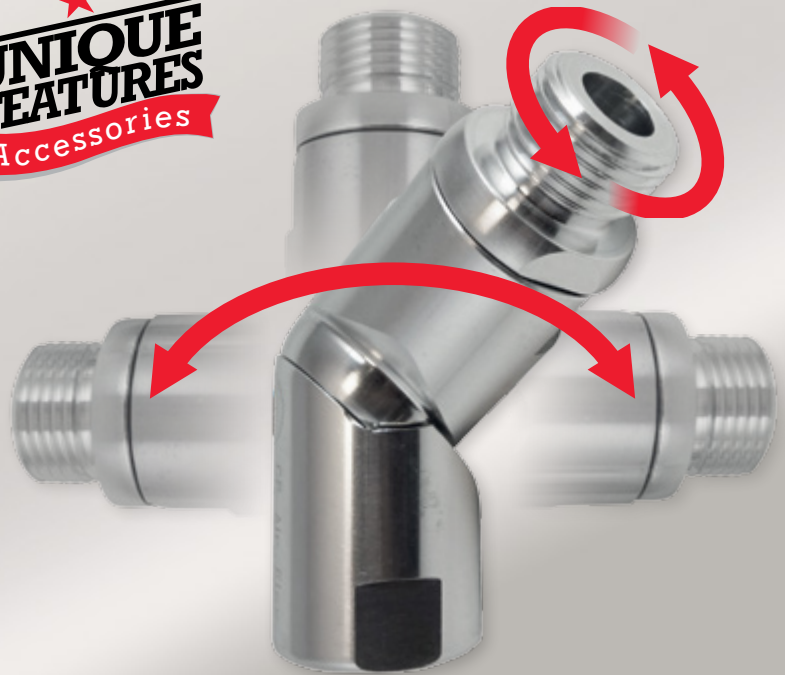

Chicago Pneumatic

Air Flex

Air Flex Swivel Connector The 360° Experience

**UNIQUE
FEATURES**
Accessories

- ✓ **Flexible**
- ✓ **Comfortable**
- ✓ **Smooth**

People. Passion. Performance.

THE FLEXIBILITY OF AIR FLEX

The new CP Air Flex makes all rigid hoses flexible and multi-directional.

EASY: less effort due to hose rigidity, makes work easier in hard to reach areas.

LESS WEAR: no more premature hose wear.

COMFORT AND SAFETY: no twisting, the hose remains in the ideal working position and lower the risk of tendinitis.

CP AIR FLEX RANGE

Air Flex used at 90 degrees 1/4"

Air Flex used at 90 degrees 1/2" or 3/8"

DIMENSIONS

MODEL	PART NUMBER	MAX RECOMMENDED AIR FLOW		FEMALE INLET	MALE INLET	WEIGHT		LENGTH		OUTSIDE DIAMETER	
		l/s	cfm	in.	in.	g	lb	mm	in.	mm	in.
BSP											
Air Flex 1/4"	894 017 1568	12	25	1/4 BSP	1/4 BSP	79	0,17	67	2,63	24,0	0,94
Air Flex 1/4" with cover	894 017 2156	12	25	1/4 BSP	1/4 BSP	79	0,17	67	2,63	24,0	0,94
Air Flex 3/8"	894 017 1570	35	74	3/8 BSP	3/8 BSP	126	0,28	82	3,23	29,5	1,16
Air Flex 1/2"	894 017 1566	35	74	1/2 BSP	1/2 BSP	132	0,29	82	3,23	29,5	1,16
NPT											
Air Flex 1/4"	894 017 1569	12	25	1/4 NPT	1/4 NPT	79	0,17	67	2,63	24,0	0,94
Air Flex 1/4" with cover	894 017 2157	12	25	1/4 NPT	1/4 NPT	79	0,17	67	2,63	24,0	0,94
Air Flex 3/8"	894 017 1571	35	74	3/8 NPT	3/8 NPT	126	0,28	82	3,23	29,5	1,16
Air Flex 1/2"	894 017 1567	35	74	1/2 NPT	1/2 NPT	132	0,29	82	3,23	29,5	1,16