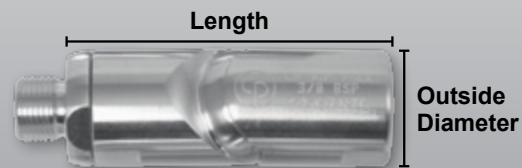

CP AIR FLEX RANGE

Air Flex used at 90 degrees 1/4"

Air Flex used at 90 degrees 1/2" or 3/8"

DIMENSIONS

MODEL	PART NUMBER	MAX RECOMMENDED AIR FLOW		FEMALE INLET	MALE INLET	WEIGHT		LENGTH		OUTSIDE DIAMETER	
		l/s	cfm	in.	in.	g	lb	mm	in.	mm	in.
BSP											
Air Flex 1/4"	894 017 1568	12	25	1/4 BSP	1/4 BSP	79	0,17	67	2,63	24,0	0,94
Air Flex 1/4" with cover	894 017 2156	12	25	1/4 BSP	1/4 BSP	79	0,17	67	2,63	24,0	0,94
Air Flex 3/8"	894 017 1570	35	74	3/8 BSP	3/8 BSP	126	0,28	82	3,23	29,5	1,16
Air Flex 1/2"	894 017 1566	35	74	1/2 BSP	1/2 BSP	132	0,29	82	3,23	29,5	1,16
NPT											
Air Flex 1/4"	894 017 1569	12	25	1/4 NPT	1/4 NPT	79	0,17	67	2,63	24,0	0,94
Air Flex 1/4" with cover	894 017 2157	12	25	1/4 NPT	1/4 NPT	79	0,17	67	2,63	24,0	0,94
Air Flex 3/8"	894 017 1571	35	74	3/8 NPT	3/8 NPT	126	0,28	82	3,23	29,5	1,16
Air Flex 1/2"	894 017 1567	35	74	1/2 NPT	1/2 NPT	132	0,29	82	3,23	29,5	1,16